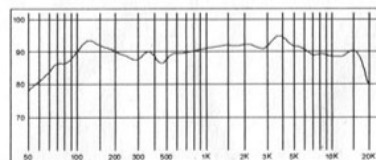

### DISTORTION

(THD < 1.5% 1W, 1m, 100Hz-14kHz)