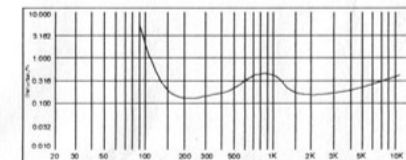

DISTORTION

(THD < 1.5% 1W, 1m, 100Hz-14kHz)