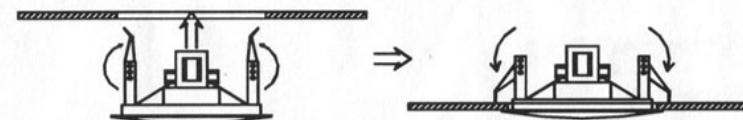

5. Finally, examine whether it is steady.

МУЗЦЕНТР
МУЗЫКАЛЬНОЕ ОБОРУДОВАНИЕ

Guangzhou DSPPA Audio Co., Ltd.

<https://muzcentre.ru>